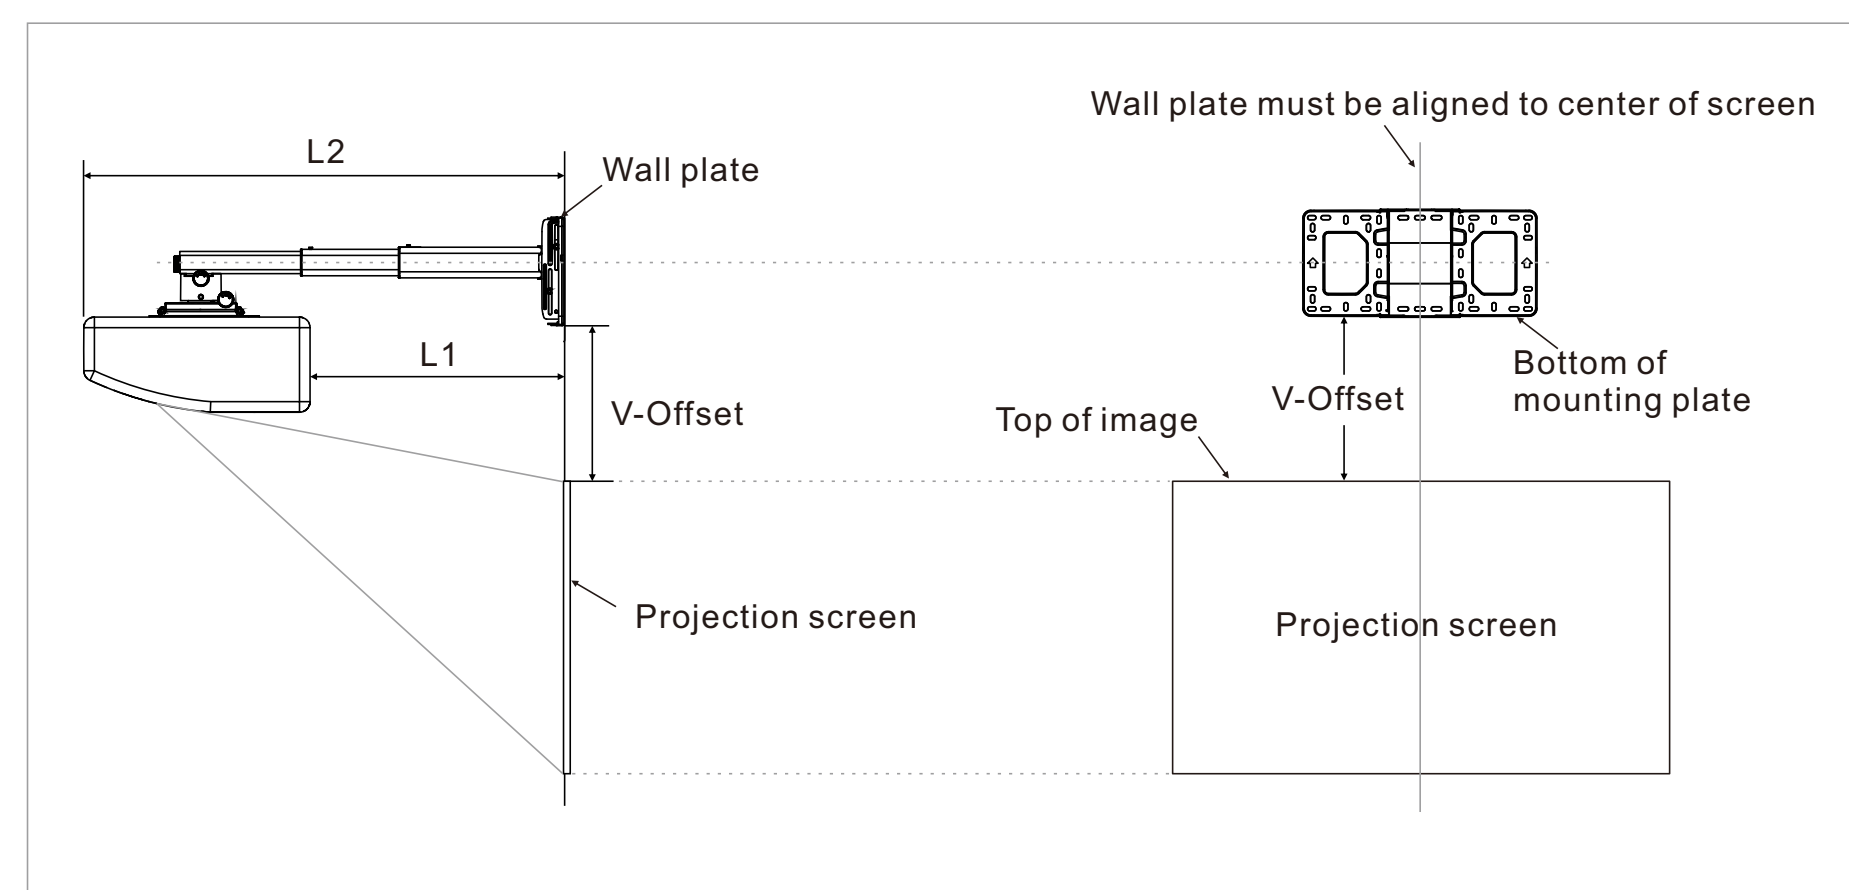

WXGA [1280 x 800]