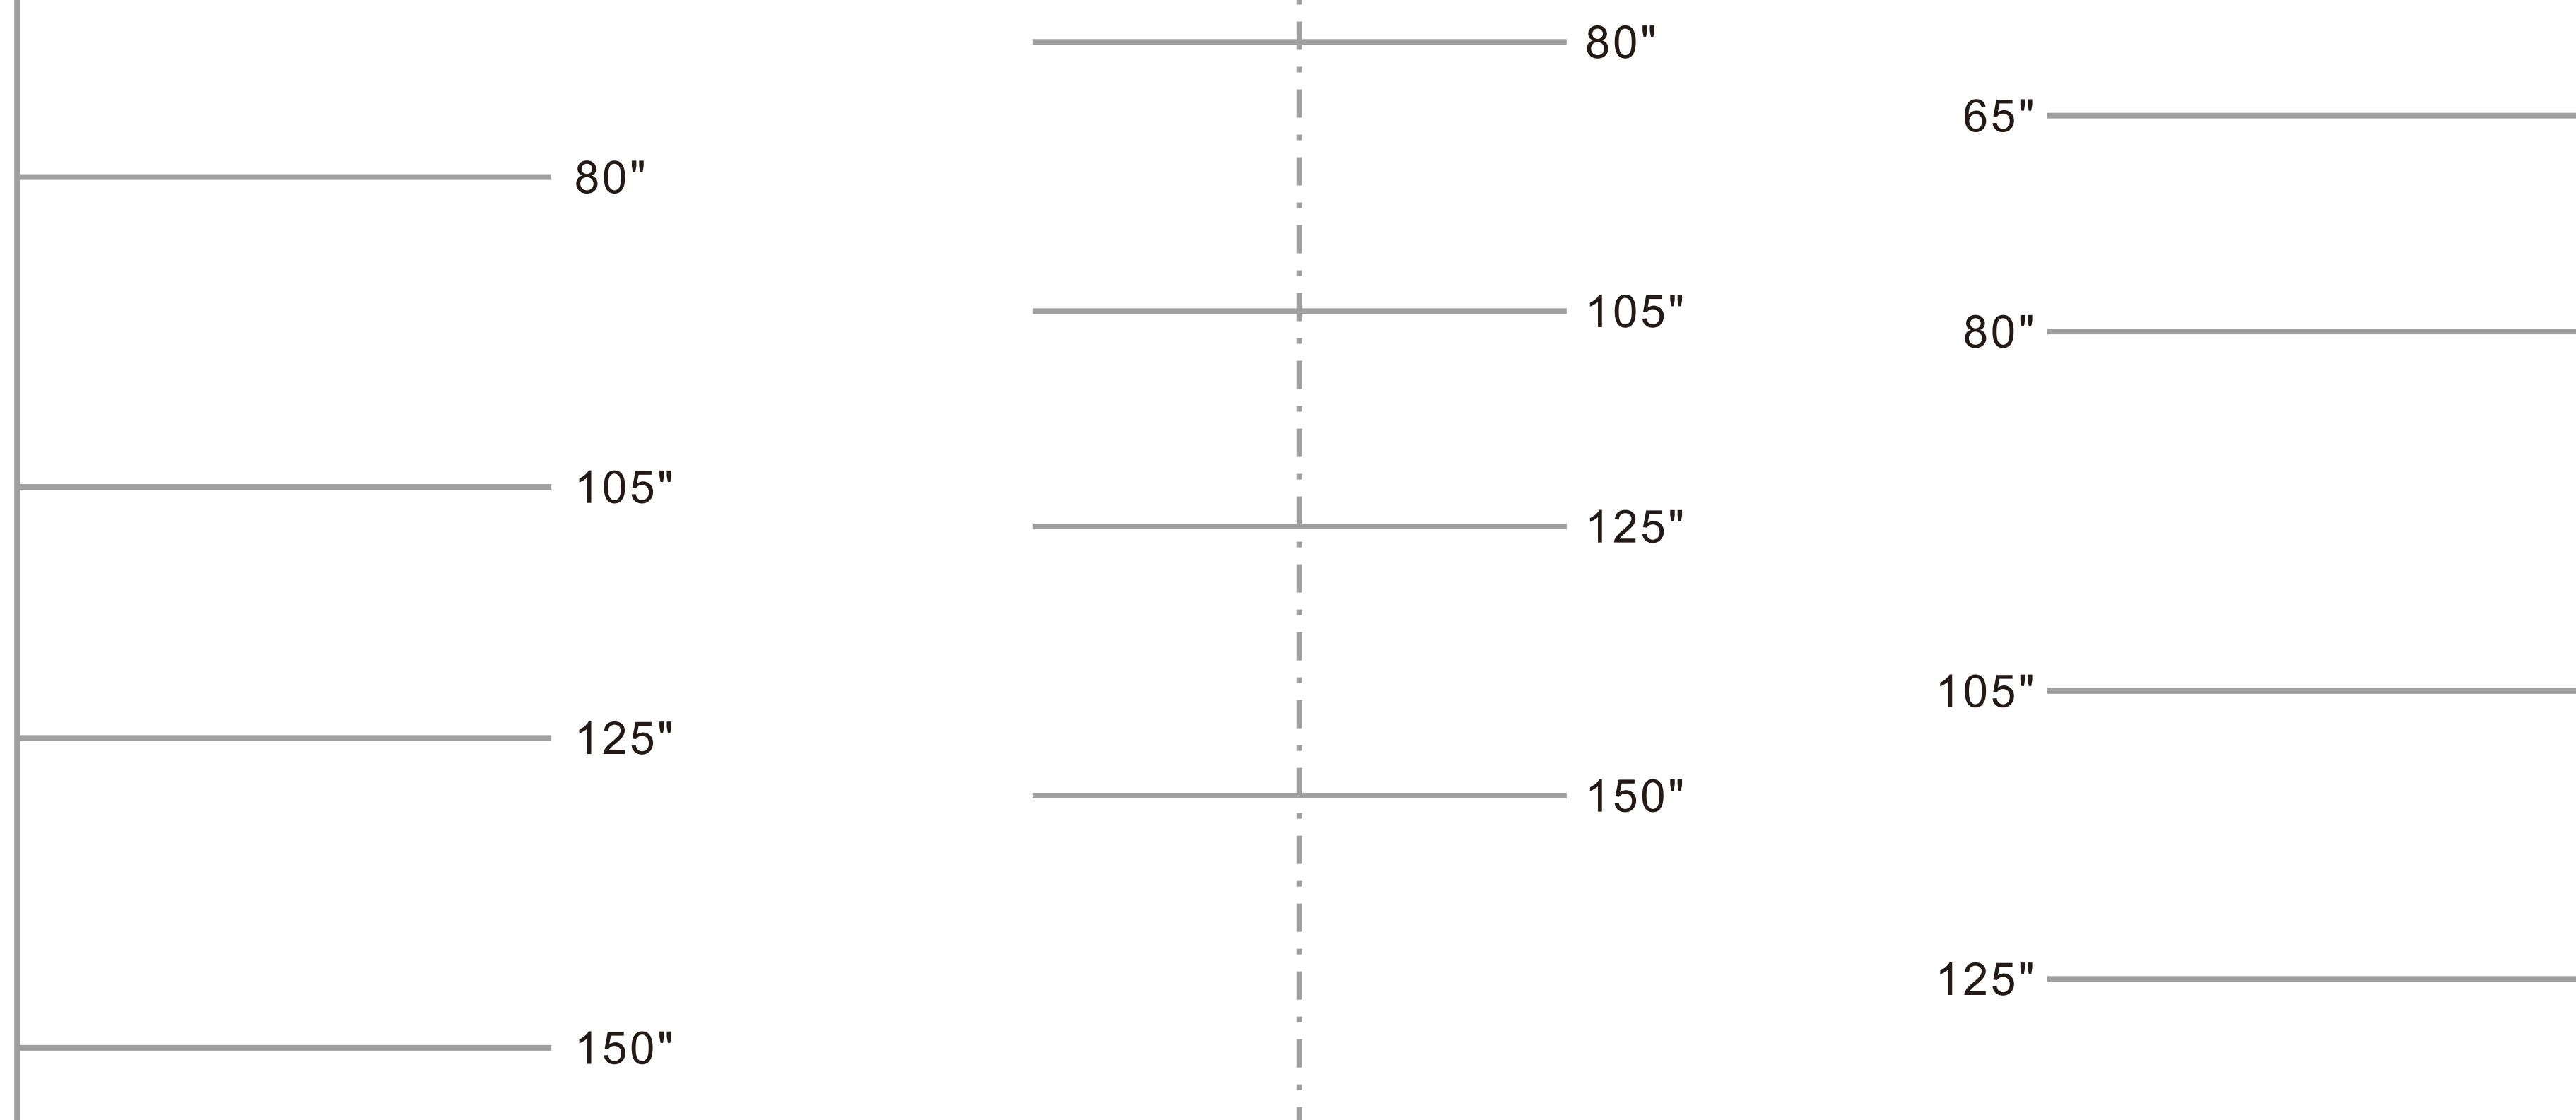

1080P [1920 x 1080]

WXGA [1280 x 800]

XGA [1024 x 768]