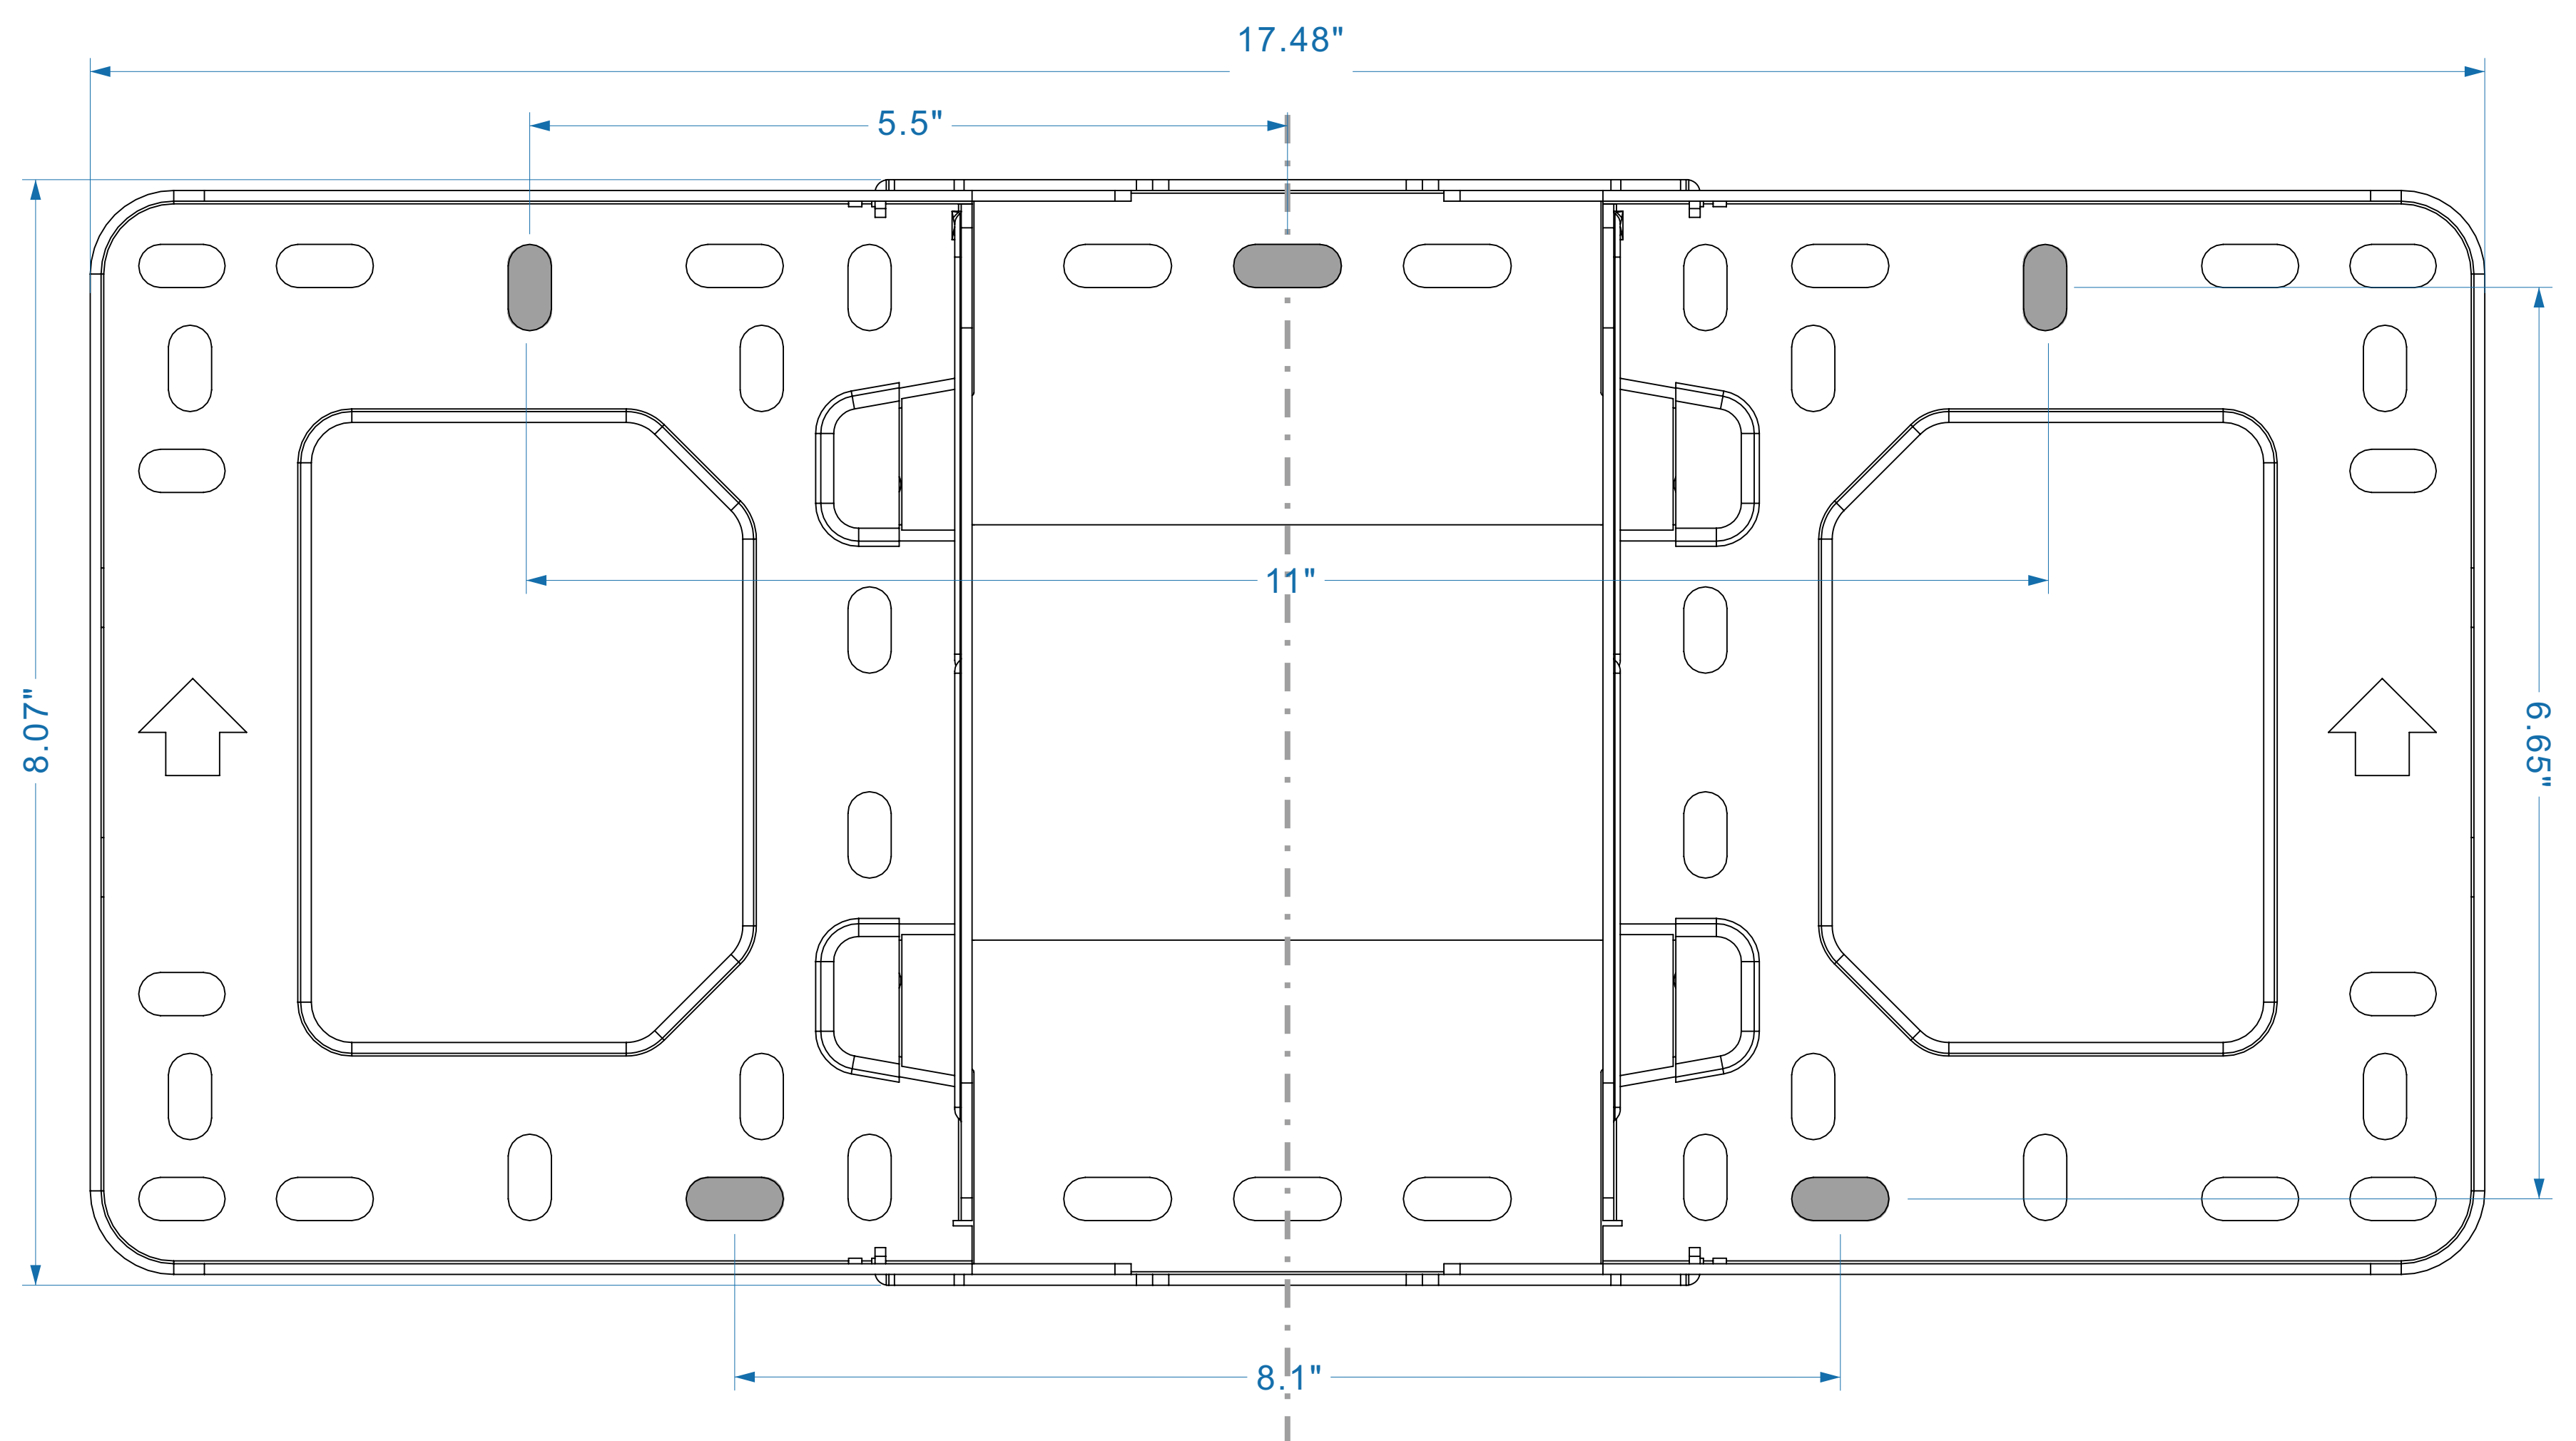

480 mm

1080P [1920 x 1080]

WXGA [1280 x 800]

XGA [1024x768]