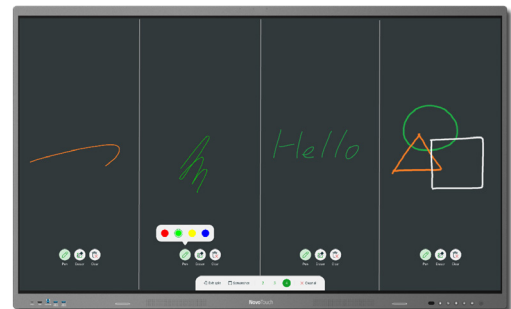

NovoConnect Wireless Collaboration allows any participant to effortlessly share their device screen on the NovoTouch BK display, while the digital whiteboard function enhances the classroom experience with flawless touch annotation for truly interactive sessions.

The built-in digital signage solution is easy to set up and manage via the optional NovoDS Cloud service or included NovoDS Studio software.

Key features

NovoConnect Wireless Collaboration

The BK series has built-in NovoConnect Lite wireless presentation and collaborative tools for cable-free and hassle-free presenting in the classroom or in the office.

Up to 8 participants can be connected and 2 can share their screen, each in 1080p resolution.

World Class Security- AES-256 Encryption, Password Protected, Dual Network Environment, ISO 27001 Certified.

Digital Whiteboard

The BK series supports 20-point interactive touch capability. The digital whiteboard enables flawless annotation, highlighting and screen capture for easy sharing.

NovoDS Digital Signage